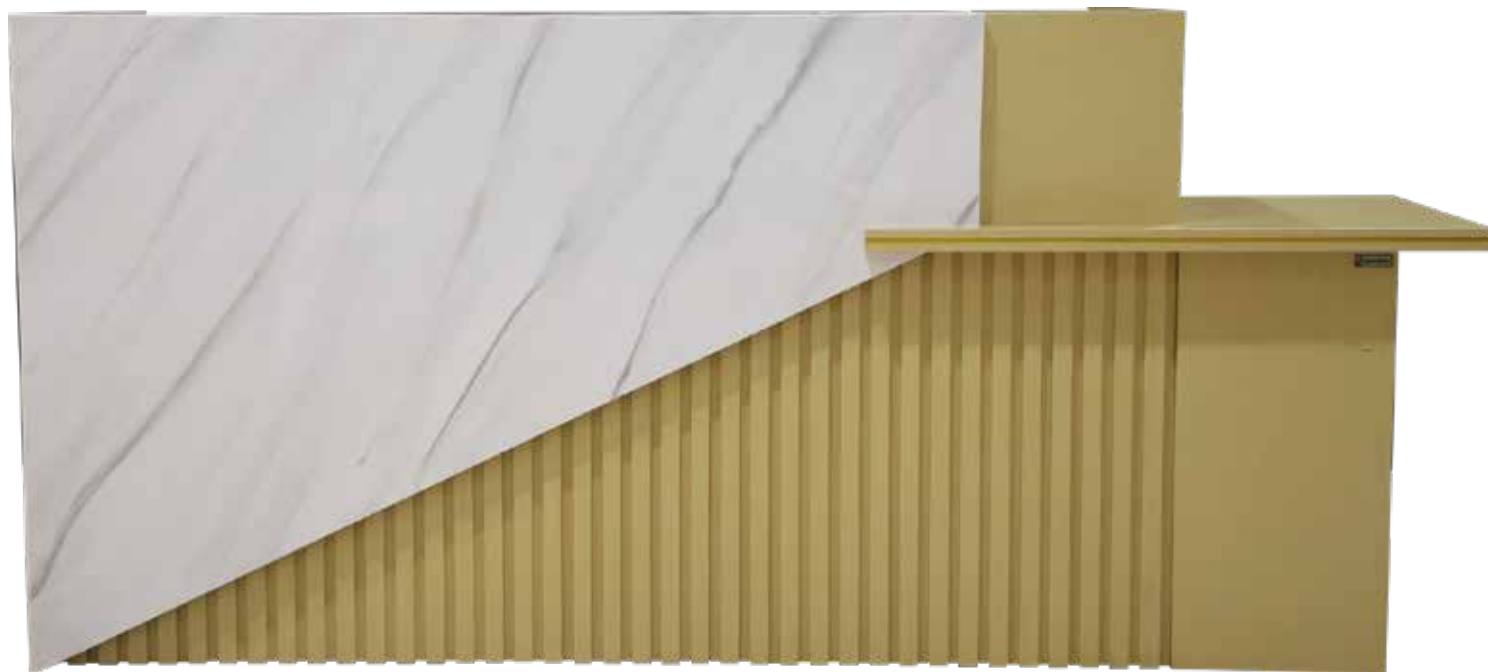

MEJA RECEPTIONIST (MR01)

The main material is HPL coated plywood

With plywood coated with HPL, the wood becomes strong

The table top and modesty use a solid surface

There are 2 fixed drawers on the inside ,with 3 pull-out drawers