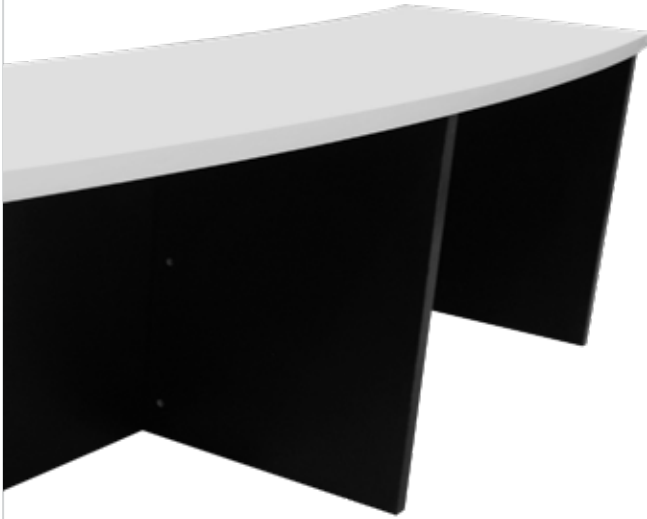

With plywood coated with HPL, the wood becomes strong

There is use of an outlet at the work desk

makes you comfortable when using it

Dimensi:
1400x700x750 (meja utama)
1200x450x650 mm (meja samping)

Color:
Opsional

The side table consists of 2 swing doors and 3 pull-out drawers

Can store things easily and a lot

Ergonesia

MEJA PODCAST

(MP4P240)

**Table top material:
HPL coated plywood**

With plywood coated with HPL,
the wood becomes strong

**There is an outlet
on the table top**

makes you comfortable
when using it

**The table legs use Fin iron.
Powder Coating**

Using strong iron makes the table durable

Dimensi:
2400x600x750 mm

Color:
Opsional